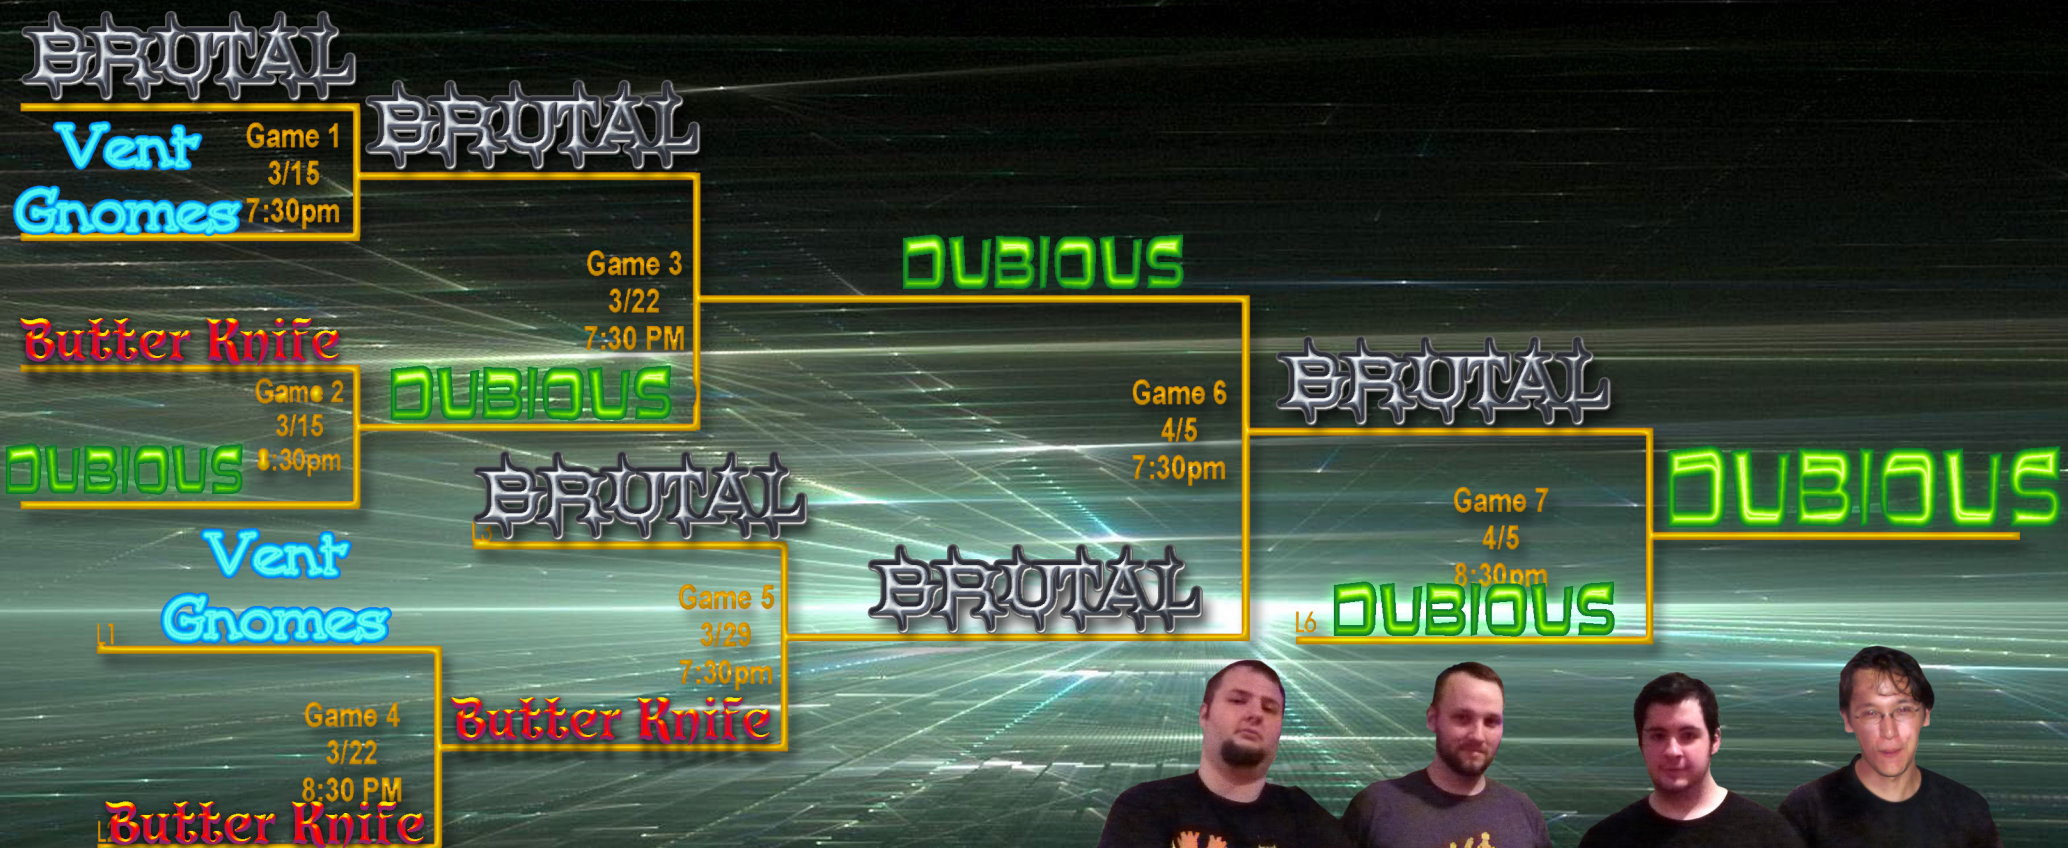

2010 WINTER LEAGUE PLAYOFF

BRUTAL

- The Phantom
- Zalgax
- Creeper
- Hoodie
- Tjockis Tom
- Green Laser

Butter Knife

- Rabid Peanut
- Dominator
- Cloud
- Raven
- TFM
- Naisen

Vent Gnomes

- Armageddon
- Red Dog
- Spyder
- Clueless
- Miza
- Alpa Cino

DUBIOUS

- Armageddon
- Red Dog
- Spyder
- Clueless
- Miza
- Alpa Cino