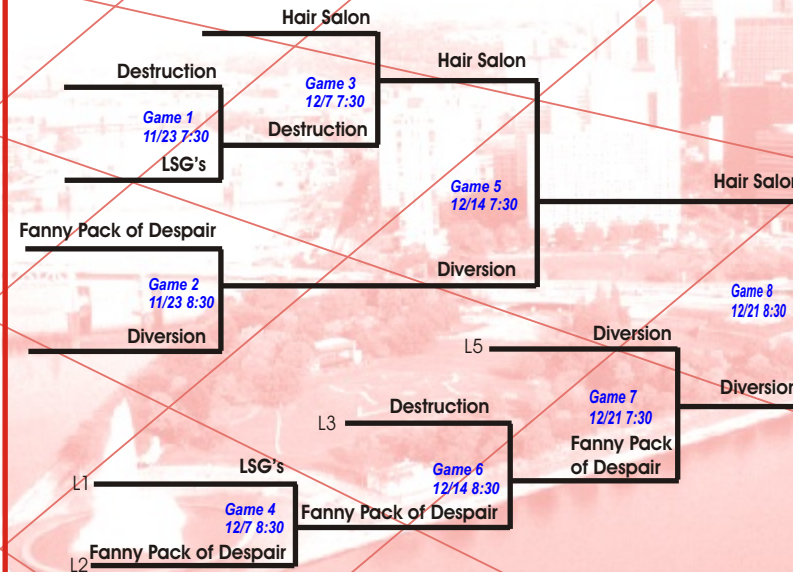

LEAGUES

This season was only the second time ever in our league history that we had an odd number of teams. This made the schedule difficult at times since there was always one team off every Monday. Regardless, everything went well, and as you can see below, captain "Hoodie's" team *Hair Salon* dominated this season without question! Congratulations!