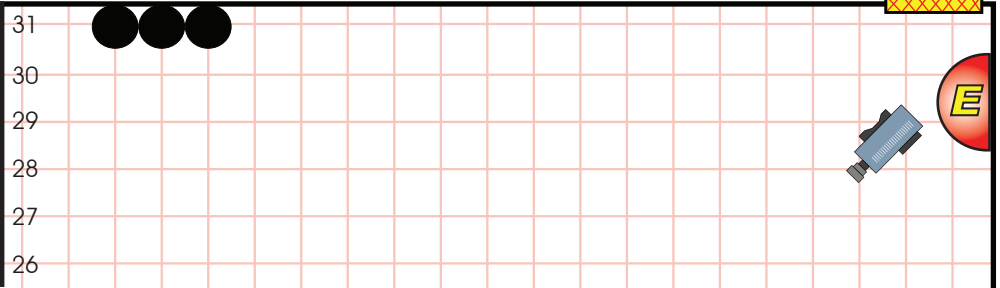

21 20 19 18 17 16 15 14 13 12 11 10 9 8 7 6 5 4 3 2 1

 = Barrel
 = Emergency Exit
 = Green base
 = Sentry
 = Red base
 = Energizer
 = Emergency Exit

25 31 30 29 28 27 26 25 24 23 22

SCOREBOARD
 SCOREBOARD
 GREEN ENTRY
 RED ENTRY
ARENA CONFIGURATION