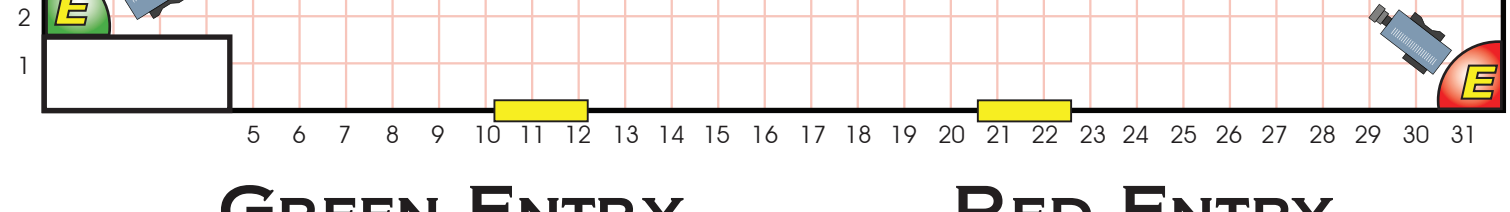

21 20 19 18 17 16 15 14 13 12 11 10 9 8 7 6 5 4 3 2 1

 = Barrel
 = Emergency Exit
 = Green base
 = Sentry
 = Red base
 = Energizer
 = Emergency Exit

25 31 30 29 28 27 26 25 24 23 22

SCOREBOARD
 SCOREBOARD
 GREEN ENTRY
 RED ENTRY
ARENA CONFIGURATION